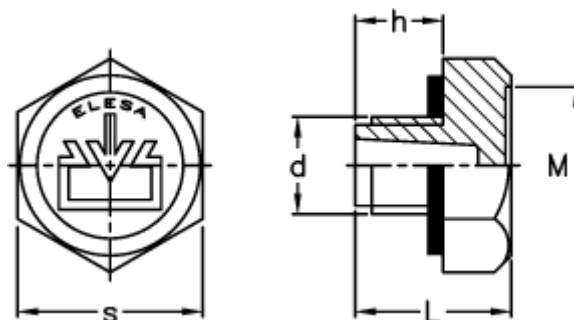

Data Sheet

Article number: 2311058567
Description: E+G Oil fill plug
TCD.26x1,5, black

Measures

d	= M35x1,5
h	= 13
L	= 22
M	= 31.0
s	= 38
Tightening torque N m = 15 til 18	